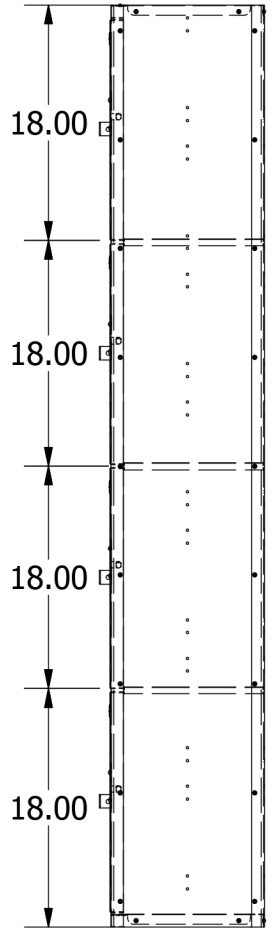

# 72" High 4 Tier Jorgenson Ventilated Locker

B

B

A

A

Allow  $\frac{1}{16}$ " growth per frame

2

1