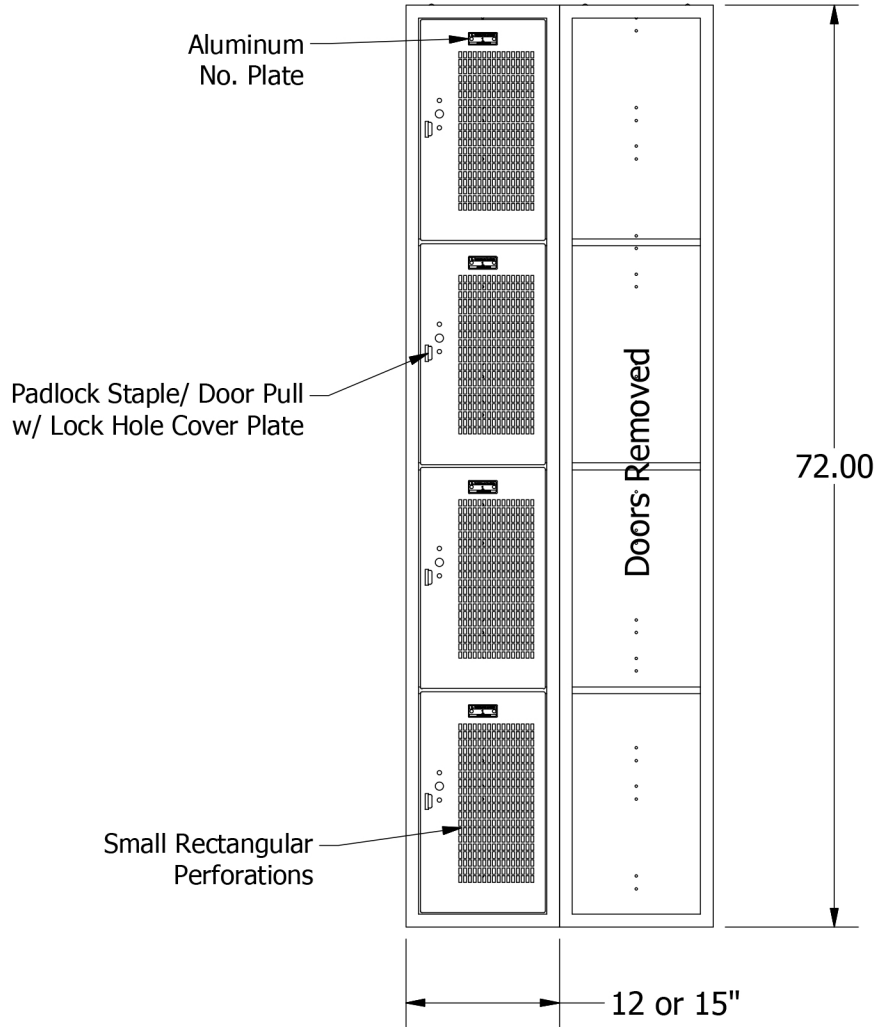

# 72" High 4 Tier Jorgenson Ventilated Locker

B

B

A

A

Allow  $\frac{1}{16}$ " growth per frame

2

1